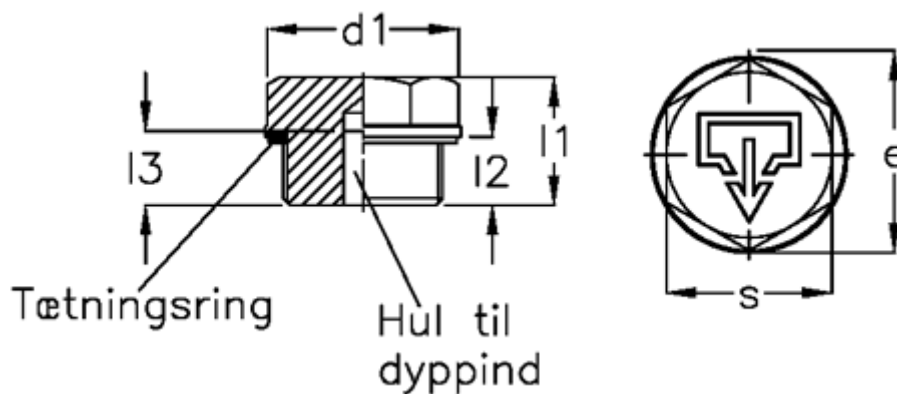

Article number: 20247527

Description: E+G

Threaded plug GN 742-32-M26x1,5-AS-1

## Measures

$d1 = 32$   
 $d2 = M26 \times 1,5$   
 $d4 = M5$   
 $e = 31.2$   
 $l1 = 17.0$   
 $l2 = 9.0$   
 $s = 22$